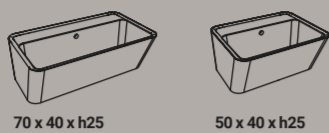

collection.

**LAVABI WYNN
WASHBASINS WYNN**