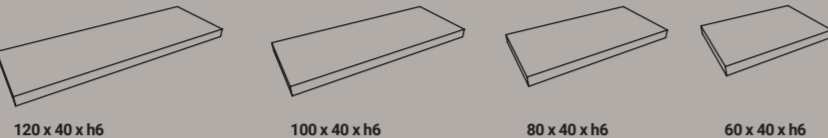

collection.

**LAVABI WYNN
WASHBASINS WYNN**

**TOP DA APPOGGIO
TOP**