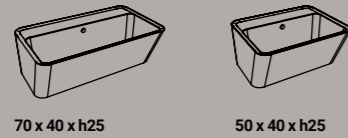

collection.

LAVABI WYNN WASHBASINS WYNN